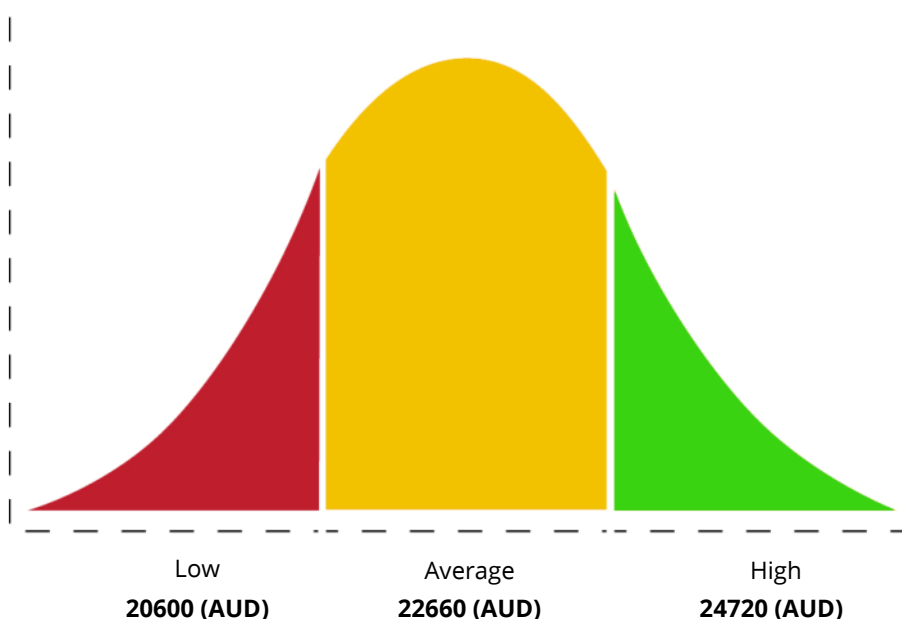

Identification

Plate: 1GYT673

Status: REGISTERED

State: WA

Expiry Date: 2024-12-04

VIN: MMU142MH0DH678301

Vehicle Details

Year: 2013

Engine Number: A9HG130591052

Compliance Plate:

Engine Type: LWH

Make: HOLDEN

Power: 132 (kW)

Model: COLORADO

Cylinders: I4

Colour: WHITE

Fuel Type: DIESEL

Vehicle Type: LIGHT COMMERCIAL (<3500KG)

CC Rating: 2776

Body Type: WELLSIDE

Weight:

Doors: 4

Drive Type: 4WD

Country of Origin: THAILAND

Engine Description: 2.8L DIE LWH I4 16v DOHC I/C Turbo CRD {132kW}

Valuation

Status:
OK

Source:
GLASSES